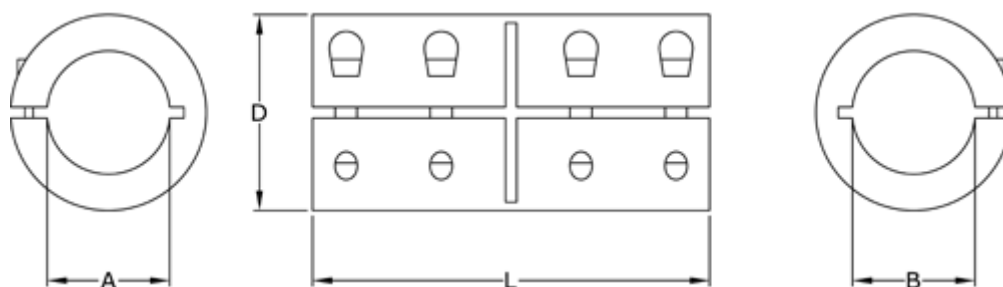

# Data Sheet

Article number: 3323046501008

Description: Rigid coupling size 8 bore 8/8 mm  
One piece clamp, steel

## Measures

A = 8  
B = 8  
D = 24  
L = 35  
Screw = M3x10